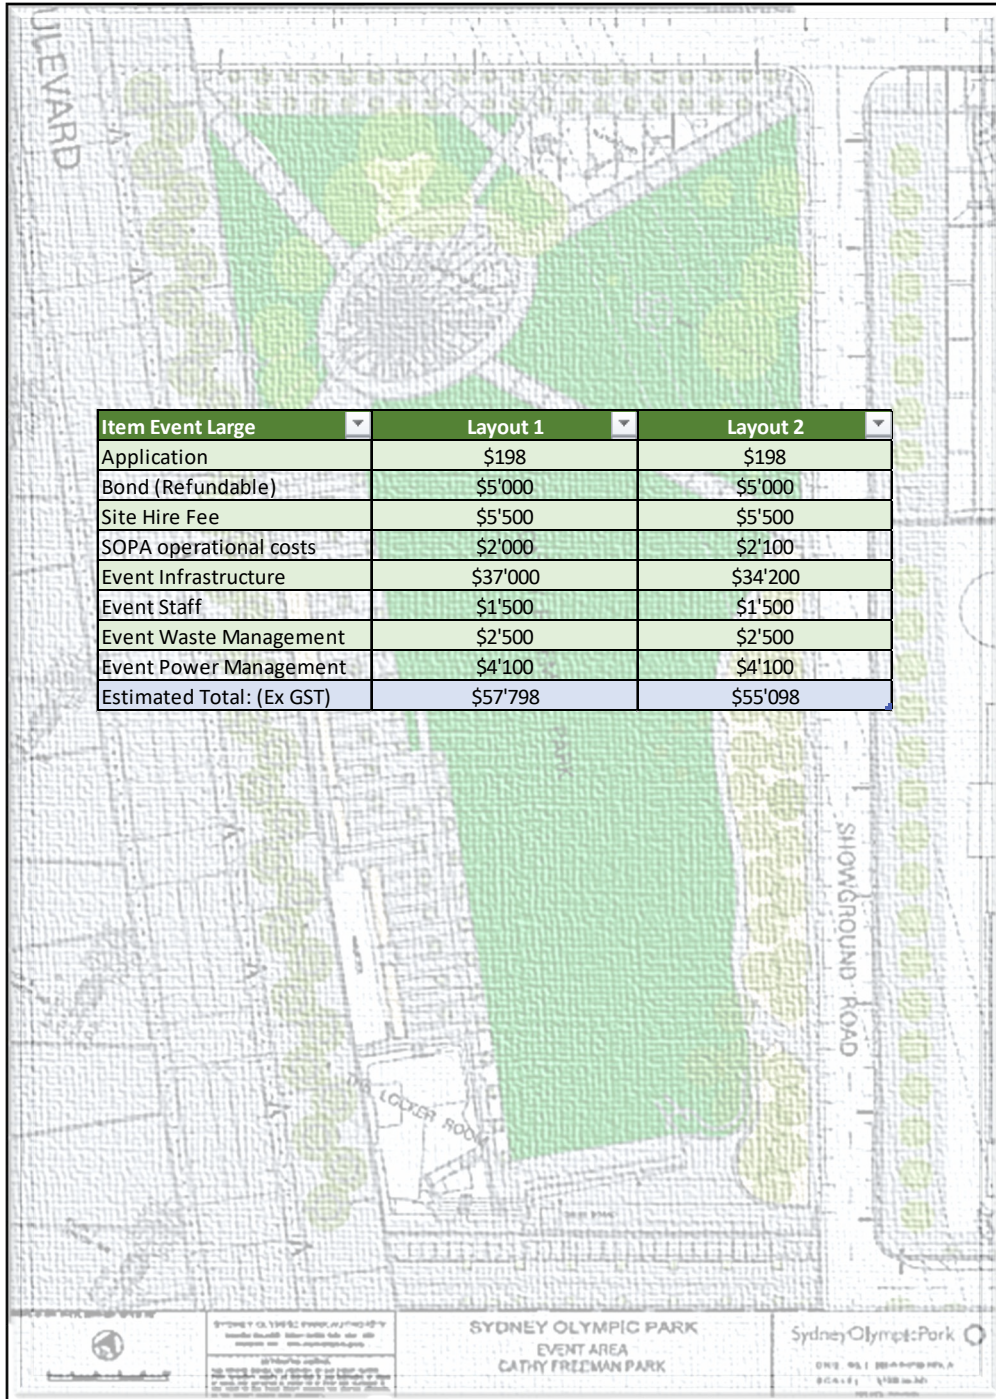

LARGE EVENT PROFILE COSTINGS

LAYOUTS 1 - 2